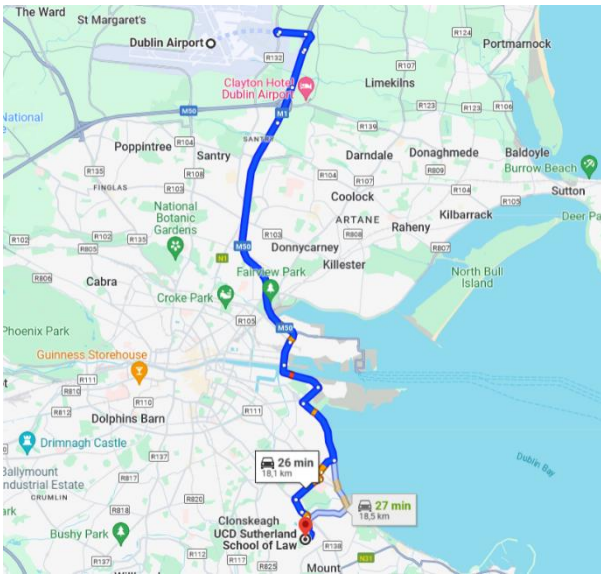

Societal Impact of Scientific Research Conference

26 - 28 June, 2024
Dublin, Ireland

Logistics Guide

Venue, Hotels, Conference Dinners, Social Programmes

Locations & Directions

Conference Venue – UCD

Address: University College Dublin, Belfield, Dublin 4, Ireland

The two buildings are within 2-5 min walking distance from each other, so can easily be moved between when transitioning to different sessions throughout the day.

Societal Impact of Scientific Research Conference

26 - 28 June, 2024
Dublin, Ireland

From Dublin Airport to the UCD Campus

By public transport (1hr – 1hr 15 mins)

There are a few routes you can take on public transport from the airport. There are a number of **Express buses** that can be taken to Dublin city centre *Aston Quay, O'Connell Bridge* stop, where the bus **39A** can then be taken from *D'Olier Street* to *UCD*. Depending on the chosen route the ride should take between 1 hour – 1 hour 15 minutes.