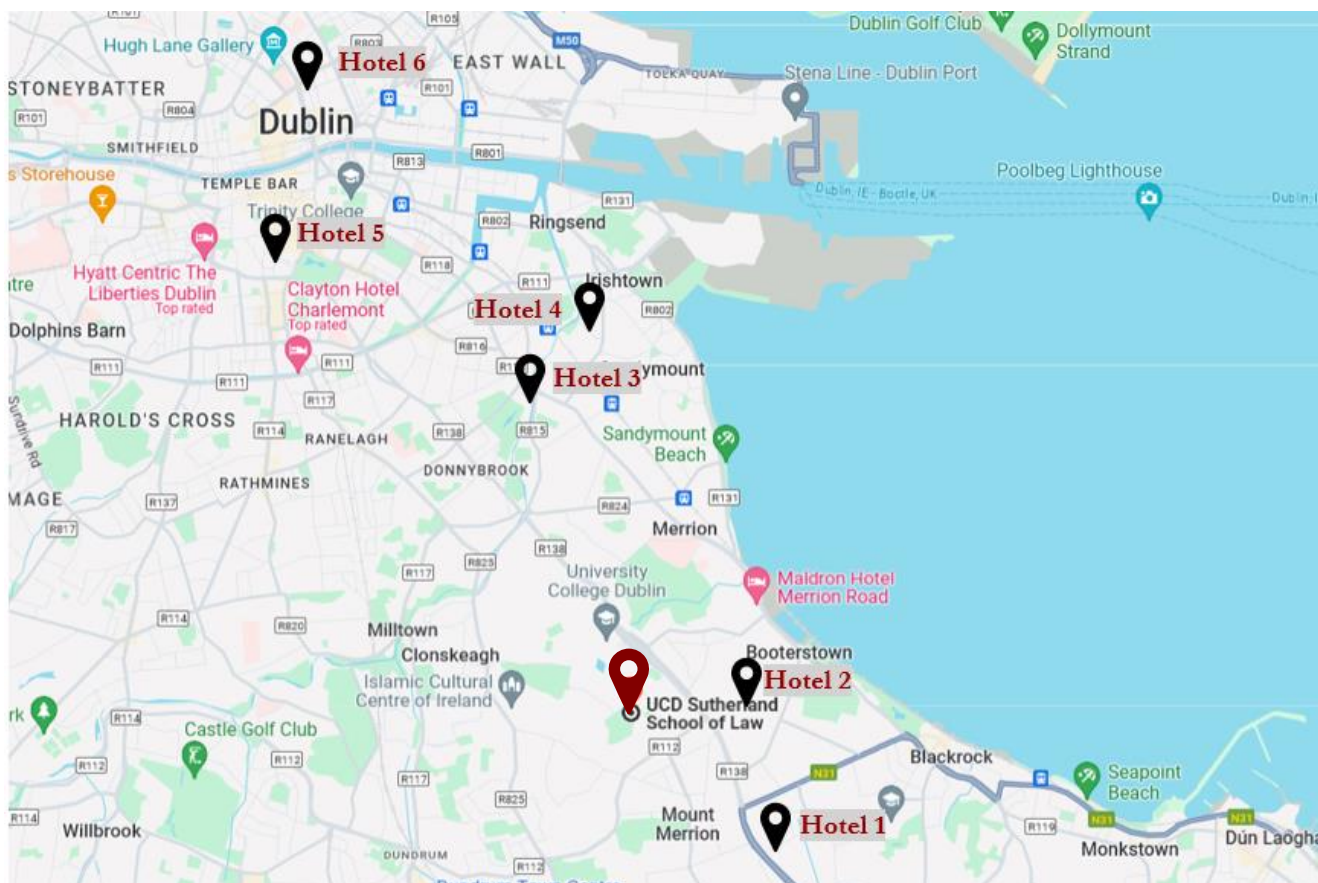

You can view the airport website [here](#) for more information on transportation and fares to and from the airport.

Hotel Recommendations

Herbert Park Hotel and Park Residence

Address: Ballsbridge Terrace, Ballsbridge, Dublin 4, D04 R2T2, Ireland

Radisson Blu St. Helen’s Hotel

Address: Stillorgan Rd, Booterstown, Dublin, A94 V6W3, Ireland

Average cost per night (single, breakfast included): €235

Distance to UCD:

taxi – 5 min *public transport* – 15 min

Societal Impact of Scientific Research Conference

26 - 28 June, 2024
Dublin, Ireland

Hotel Locations

- **Hotel 1: Talbot Hotel Stillorgan**
Stillorgan Rd, Stillorgan, Dublin, Ireland
- **Hotel 2: Radisson Blu St. Helen's Hotel**
Stillorgan Rd, Booterstown, Dublin, A94 V6W3, Ireland
- **Hotel 3: Herbert Park Hotel and Park Residence**
Ballsbridge Terrace, Ballsbridge, Dublin 4, D04 R2T2, Ireland
- **Hotel 4: Sandymount Hotel**
Herbert Road, Dublin, D04 VN88, Ireland
- **Hotel 5: Marlin Hotel Dublin**
11 Bow Ln E, St Stephen's Green, Dublin, D02 AY81, Ireland
- **Hotel 6: Holiday Inn Express Dublin City Centre**
28-32, O'Connell Street Upper, Rotunda, Dublin 1, D01 T2X2, Ireland