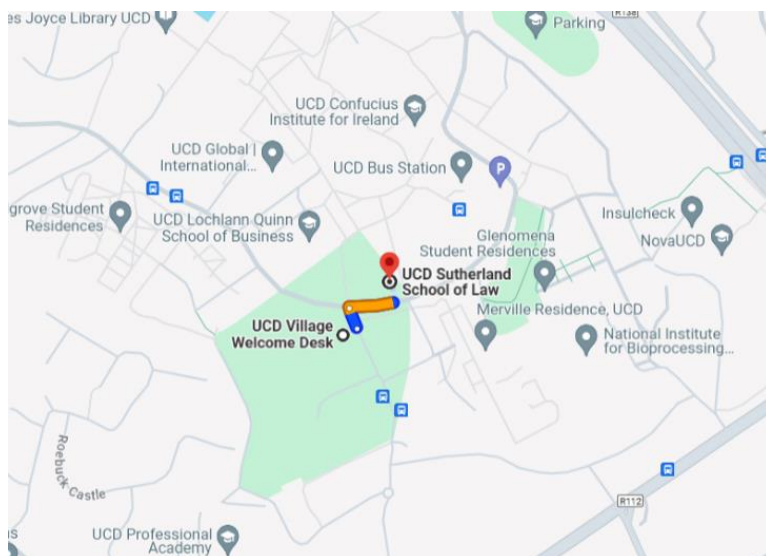

Societal Impact of Scientific Research Conference

26 - 28 June, 2024
Dublin, Ireland

Logistics Guide

Venue, Hotels, Conference Dinners, Social Programmes

Locations & Directions

Conference Venue – UCD

Address: University College Dublin, Belfield, Dublin 4, Ireland

This conference will be hosted in partnership with **University College Dublin**. The sessions will be held in the **Sutherland School of Law** and **Village Buildings**.

The Sutherland School of Law building, on which construction was completed in 2013, is the first purpose-built Irish law school in Ireland and was designed with the principles of community and communication in mind. The Village Centre is a central atrium space creating an animated dynamic environment to allow the University community to come together throughout the day.

The Village Center functions as our main venue, where you can find the registration desk along with catering during the conference. Each day the plenary sessions will be held there, while some of the parallel sessions will be held in the Sutherland building.

The two buildings are within 2-5 min walking distance from each other, so can easily be moved between when transitioning to different sessions throughout the day.